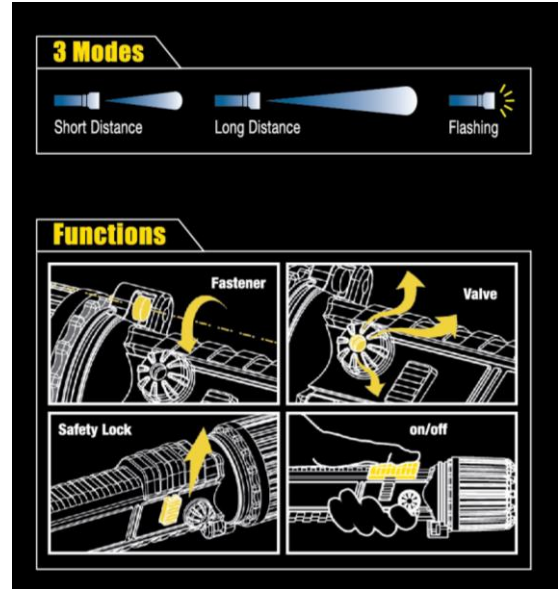

ATEX FLASHLIGHT COVERGUARD

coverguard

XPERT

for a nice day

RoHS

REACH

Yellow / Black

Reference

71910

General Description

	Low	High
Battery Size	4 x AA (LR6)	
Light Source	Cree XP-G LED	
Mode	Low / High / Flash	
Light Output	62 lm	157 lm
Beam Distance	83 m	117 m
Run Time	13 hrs	6 hrs 10 mins
IP Rating	IP68	
Weight	140 g	
Dimension	172 x 47 x 47mm	