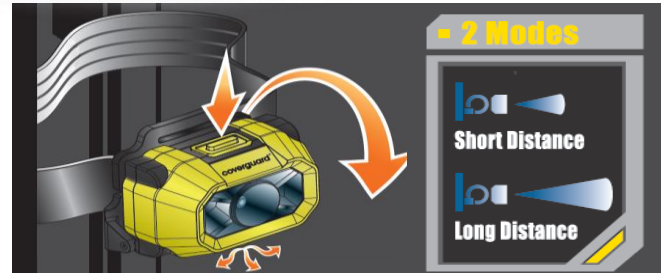

### General Description

	Short Distance Mode	Long Distance Mode
Battery Size	3 * AAA	
Light Source	Cree XPG2 LED	
Mode	Low / High	
Light Output	75 lm	150 lm
Beam Distance	75 m	100 m
Run Time	4hrs 30mins	2 hrs 30 mins
IP Rating	IP67	
Weight	143 g (w/o battery)	
Dimension	80 x 50 x 45mm	