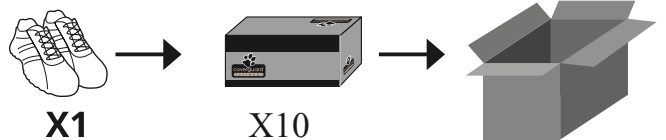

PACKAGING

10 PAIRS PER CARTON

STANDARDS

This shoe is in conformity with the model of the individual safety equipment which corresponds to **LEC FI00340789**.
Delivered by **INTERTEK (notified body n° 362)**

EN ISO 20345:2011
S3 SRC

For more informations, please refer to www.coverguard-footwear.com