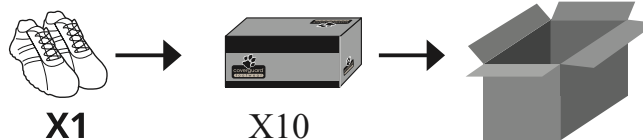

PACKAGING

10 PAIRS PER CARTON

STANDARDS

This shoe is in conformity with the model of the individual safety equipment which corresponds to **LEC FI00338672**.
Delivered by **INTERTEK (notified body n° 362)**

EN ISO EN20345:2011
S1P SRC