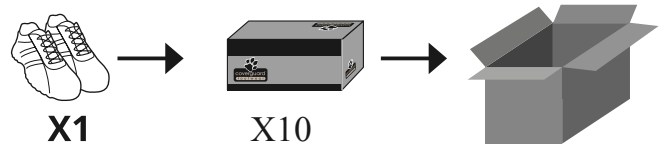

PACKAGING

10 PAIRS PER CARTON

STANDARDS

This shoe is in conformity with the model of the individual safety equipment which corresponds to **LEC F100342732**.
Delivered by **INTERTEK (notified body n° 362)**

EN ISO 20345:2011
S2 SRC

For more informations, please refer to www.coverguard-footwear.com