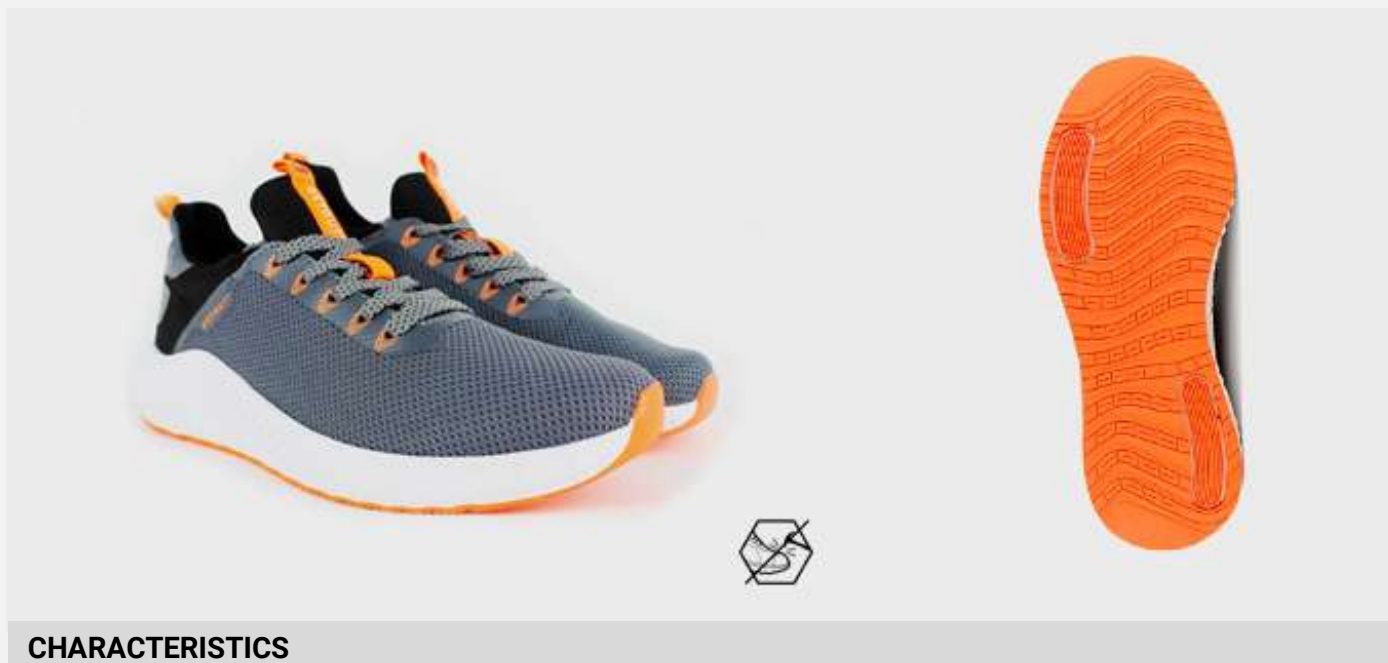

#### CHARACTERISTICS

**Upper:** Breathable 3D mesh

**Lining:** mesh textile

**Insole:** anatomic

**Sole:** double density Phylon (EVA) / TPR

#### SPECIAL FEATURES

Flexible, adjustable and lightweight Phylon sole provides stability and less leg fatigue with exceptional cushioning, and TPU outsole ensures durability and anti-slip performances.

### ХАРАКТЕРИСТИКИ

Сая: Дишаща 3D мрежа

Подплата: мрежест текстил

Стелка: анатомична

Ходило: Phylon с двойна плътност (EVA)/TPR